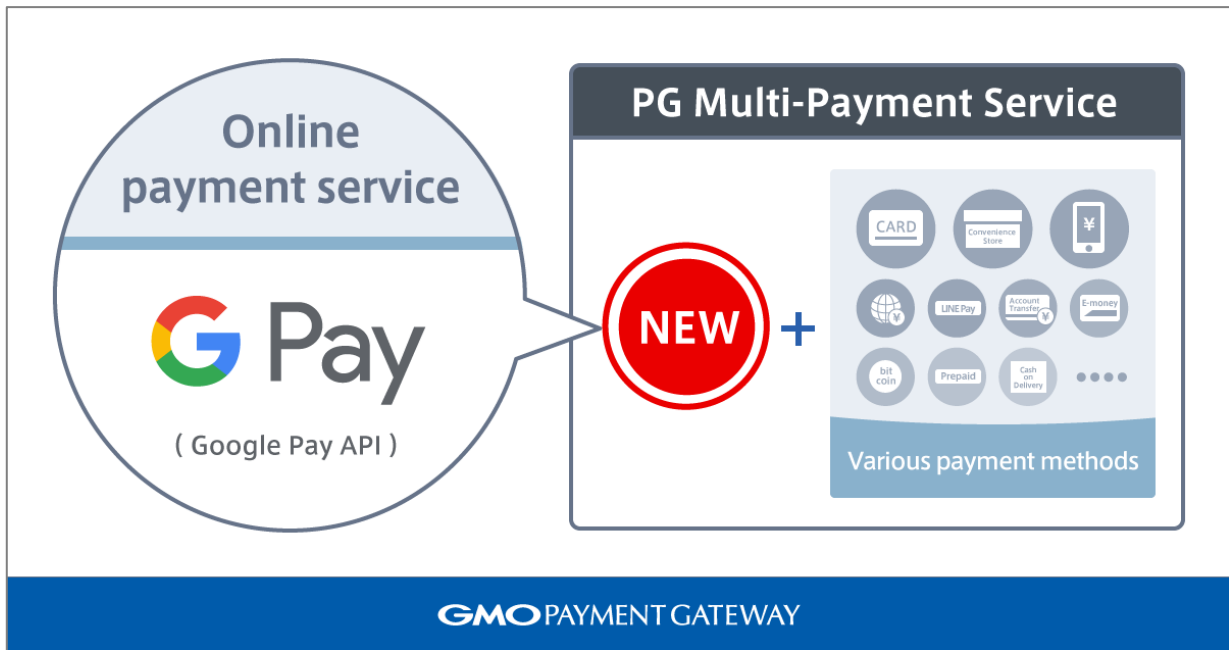

January 16, 2018

**Google’s online payment service “Google Pay API”
to join our lineup of “PG Multi-Payment Service” from end of Jan.
-“Google Pay” seminar to be held on Feb. 8-**

GMO-PG will add its online payment service “Google Pay API” to its comprehensive payment service “PG Multi-Payment Service.” This will be launched targeting Ecommerce merchants at the end of January 2018. We will also hold a seminar on “Google Pay” on Thursday, February 8, 2018.

【PG Multi-Payment Service】

PG Multi-Payment Service is a comprehensive payment service that encompasses various payment methods listed below which are not limited to Google Pay API and credit card payment.

It allows merchants to manage multiple payment methods and functions on a central administration screen under standardized closing date and payment receipt date, eliminating the hassle of managing incoming/outgoing payment.